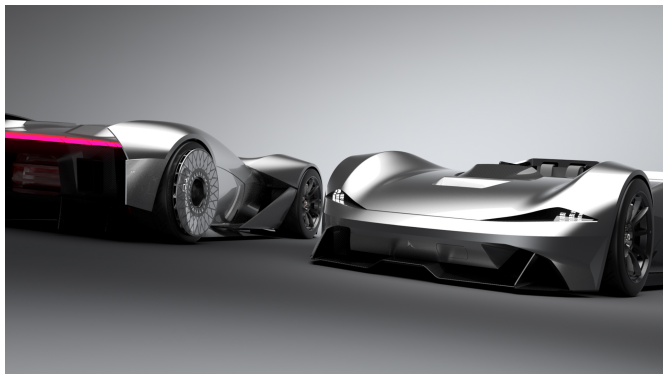

Jan Sliwka

**BA (Hons) Automotive and
Transport**

Email —

jansliwka0111@gmail.com

LinkedIn —

Jan Sliwka

This PDF has been generated automatically
by the Coventry University Degree Show
2020 website. For more information and to
see examples of all our students' work,
please visit: