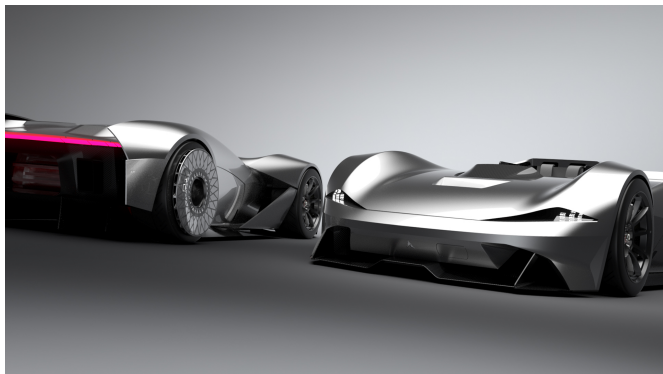

**Jan Sliwka**

**BA (Hons) Automotive and  
Transport**

Email —

**jansliwka0111@gmail.com**

LinkedIn —

**Jan Sliwka**

---

This PDF has been generated automatically by the Coventry University Degree Show 2020 website. For more information and to see examples of all our students' work, please visit: