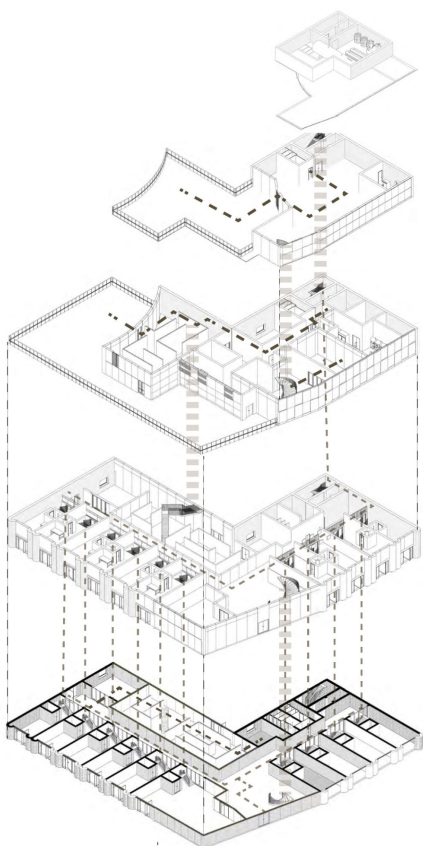

## BSc (Hons) Architecture

- THIRD FLOOR**  
Green Roof  
Plant Room  
Structural Fire core
- SECOND FLOOR**  
Green Roof Accessible Terrace  
Restaurant  
Kitchen  
Toilet  
Structural Fire core
- FIRST FLOOR**  
Green Roof Accessible Terrace  
Exhibition  
Store room  
Studios  
Metalware workshops  
Jewellery Lab  
Staff room  
Casting shop  
Toilets  
Structural Core
- MEZZANINE FLOOR**  
Workshops  
Toilets  
Structural Core
- GROUND FLOOR**  
Entrance Lobby  
Retail Units  
Store Rooms  
Exhibition  
Jewellery Showcase  
ICT Suite  
Toilets  
Structural Fire Core