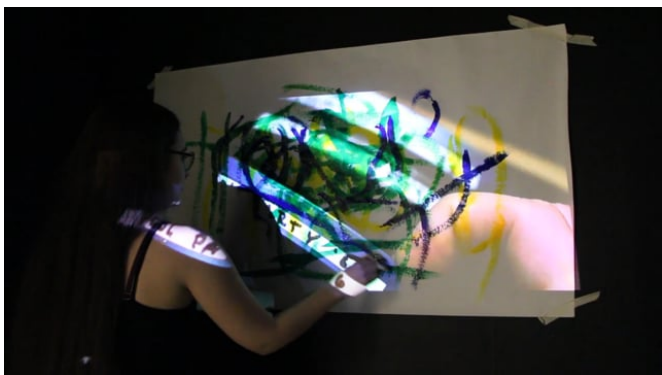

Ellie Palin

BA (Hons) Fine Art

Email —

ellie.palin1999@gmail.com

Instagram —

@palin_art

This PDF has been generated automatically by the Coventry University Degree Show 2020 website. For more information and to see examples of all our students' work, please visit: