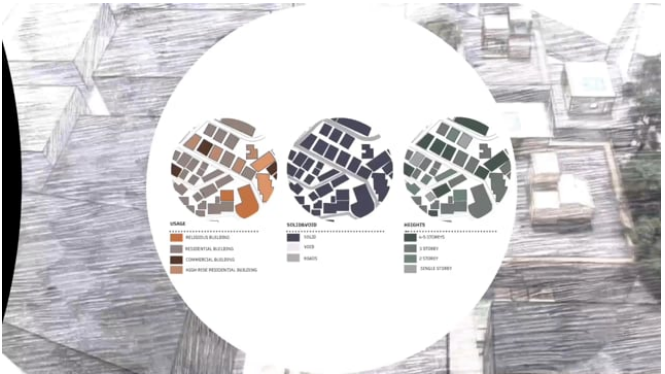

Shinu Shibu

Architecture MArch

Email —

ab4117@coventry.ac.uk

This PDF has been generated automatically by the Coventry University Degree Show 2020 website. For more information and to see examples of all our students' work, please visit:

covdegreeshow.coventry.ac.uk