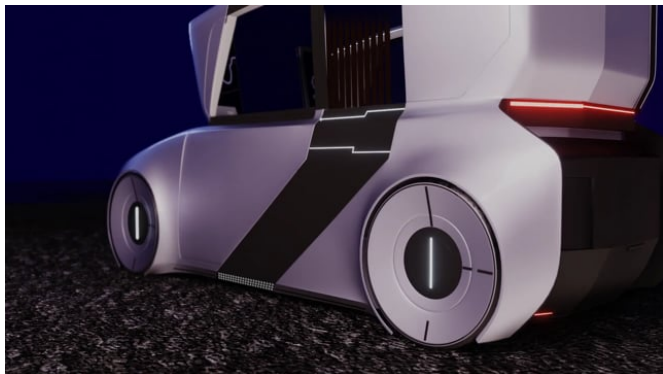

Yifan Gu

Automotive and Transport Design MA

Email —

LinkedIn —

Yifan Gu

This PDF has been generated automatically by the Coventry University Degree Show 2020 website. For more information and to see examples of all our students' work, please visit: